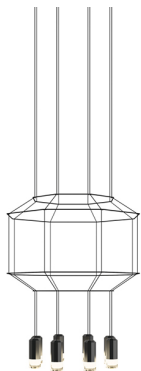

## 0303

Design By Arik Levy

Wireflow designed by Arik Levy. A hanging lamp which reviews and updates the chandelier look through an exercise of simplification that explores its essence and enhances its outline with great delicacy and at the same time a strong formal presence. Its appearance, as a structure of fine cables finished with eight LED terminals, discretely connects with classic chandelier models, taking this type of lamp to a new, groundbreaking and futuristic dimension. Employing CREA product configurator software, the design can be modified to adapt to your specific project requirements.

## Model Sheet

**Optional : Extra cable length**  
Min. quantity, upcharge and extra lead time apply [EN]

<b>Finish</b>	04 Black RAL 9005
<b>LED temperature color</b>	2700 K
<b>Dimming</b>	DALI 1-10V PUSH <b>Optional</b> Casambi Min. quantity, upcharge and extra lead time apply [EN]
<b>Installation type</b>	Surface Canopy

<b>Materials</b>	Ceiling rose: Steel Body: Aluminum Horizontal rods: Steel
------------------	---

<b>Light source</b>	8 x LED 4,48W 350mA D
---------------------	--------------------------

<b>LED</b>	CRI>80 3922 lm 109 2700 K
------------	------------------------------