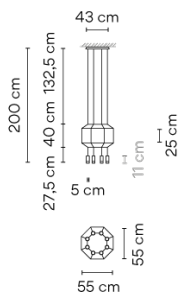

0303

Design By Arik Levy

Wireflow designed by Arik Levy. A hanging lamp which reviews and updates the chandelier look through an exercise of simplification that explores its essence and enhances its outline with great delicacy and at the same time a strong formal presence. Its appearance, as a structure of fine cables finished with eight LED terminals, discretely connects with classic chandelier models, taking this type of lamp to a new, groundbreaking and futuristic dimension. Employing CREA product configurator software, the design can be modified to adapt to your specific project requirements.

Model Sheet

Optional : Extra cable length
Min. quantity, upcharge and extra lead time apply [EN]

Finish	04 Black RAL 9005
LED temperature color	2700 K
Dimming	DALI 1-10V PUSH Optional Casambi Min. quantity, upcharge and extra lead time apply [EN]
Installation type	Surface Canopy

Materials	Ceiling rose: Steel Body: Aluminum Horizontal rods: Steel

Light source	8 x LED 4,48W 350mA D

LED	CRI>80 3922 lm 109 2700 K

Driver	CC - Constant Current 350 110-240 V 50/60 HZ

Application	Hanging lamps

Packaging	2 Box 0.6 m x 0.6 m x 0.27 m Gross weight 11.9 Net weight 9.25 Vol. 0.1558

Lighting effect

General Lighting

Lamp for general lighting that equally distributes the light in all directions.

Photometric Data

Efficiency	40.11%
Coordinate System	CG
Total Flux	2941.60
Maximum Value	53.87